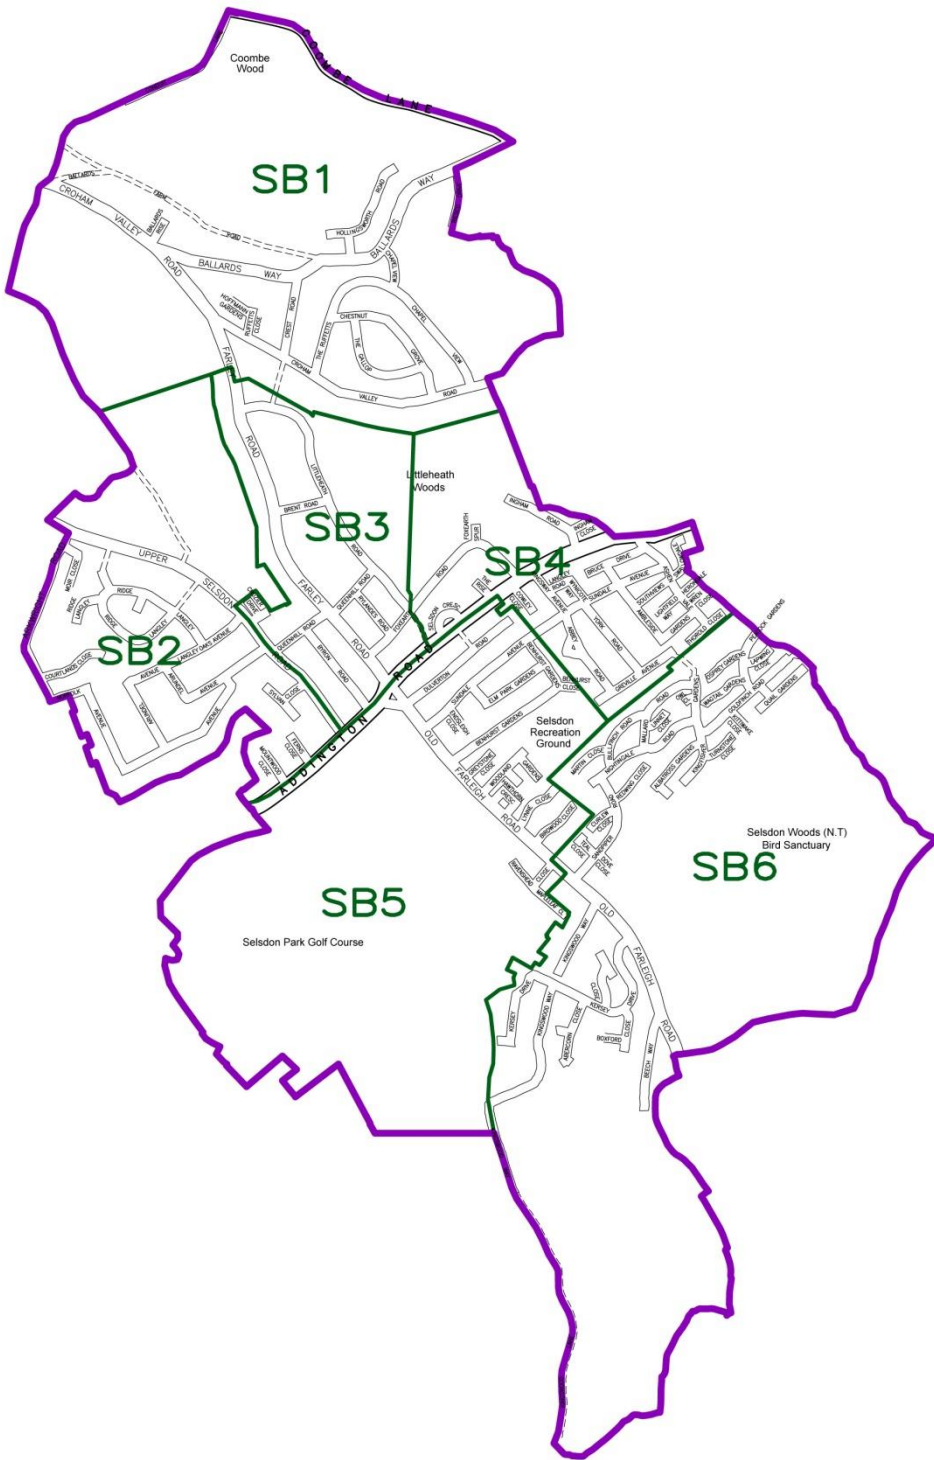

Selsdon Residents - Membership

To be an SRA member you must live in one of the roads named on the list below, be over 18, have paid membership for that year from one member of your household.

SRA Membership road list			
A	E	L	R
Abbey Road	Elm Park Gardens	Langley Road	Ravenshead Close
Abercorn Close	Endsleigh Close	Langley Oaks Avenue	Redwing Close
Addington Road	F	Lapwing Close	Ridge Langley
Albatross Gardens	Farley Road	Lichfield Way	Rylandes Road
Ambleside Gardens	Ferns Close	Linnet Close	S
Arundel Avenue	Foxearth Spur	Littleheath Road	Selsdon Crescent
Ashen Vale	Foxearth Road	Lynne Close	Sandpiper Road
B	G	M	Southviews
Beech Way	Goldfinch Road	Mallard Road	Suffield Close
Benhurst Gardens	Greville Avenue	Mapleleaf Close	Sundale Avenue
Benhurst Close	Greystone Close	Martin Close	Swallowdale
Birdwood Close	H	Mountwood Close	Slyvan Close
Boxford Close	Hawthorn Crescent	N	T
Brent Road	Herondale	Nightingale Road	Teal Close
Bruce Drive	I	Norfolk Avenue	The Rise
Bullfinch Road	Ingham Road	O	Thorold Close
Byron Road	Ingham Close	Old Farleigh Road	Turnstone Close
C	K	Osprey Gardens	U
Courtlands Close	Kersey Drive	Owl Close	Upper Selsdon Road
Cowley Close	Kingfisher Gardens	P	W
Crozier Drive	Kingsway Avenue	Peacock Gardens	Wagtail Gardens
Curlew Close	Kingswood Way	Q	Woodland Gardens
D	Kittiwake Close	Quail Gardens	Wren Close
Dove Close		Queenhill Road	Wyncote Way
Dulverton road (including Bowyer Terrace)			Y
			York Road

The attached map is the 'Selsdon and Ballards Ward' map created by Croydon Council dated 3 April 2012. The SRA define 'Selsdon' for the purposes of membership as marked in this map as SB2, SB3, SB4, SB5 and SB6. 'Ballards' is marked as SB1 and for the purposes of the SRA membership is not included within 'Selsdon'.

Selsdon and Ballards Ward

Non Standard Scale Date: 3-4-2012

Reproduced by permission of Ordnance Survey on behalf of HMSO. © Crown copyright and database right 2012. Ordnance Survey Licence number 100019257